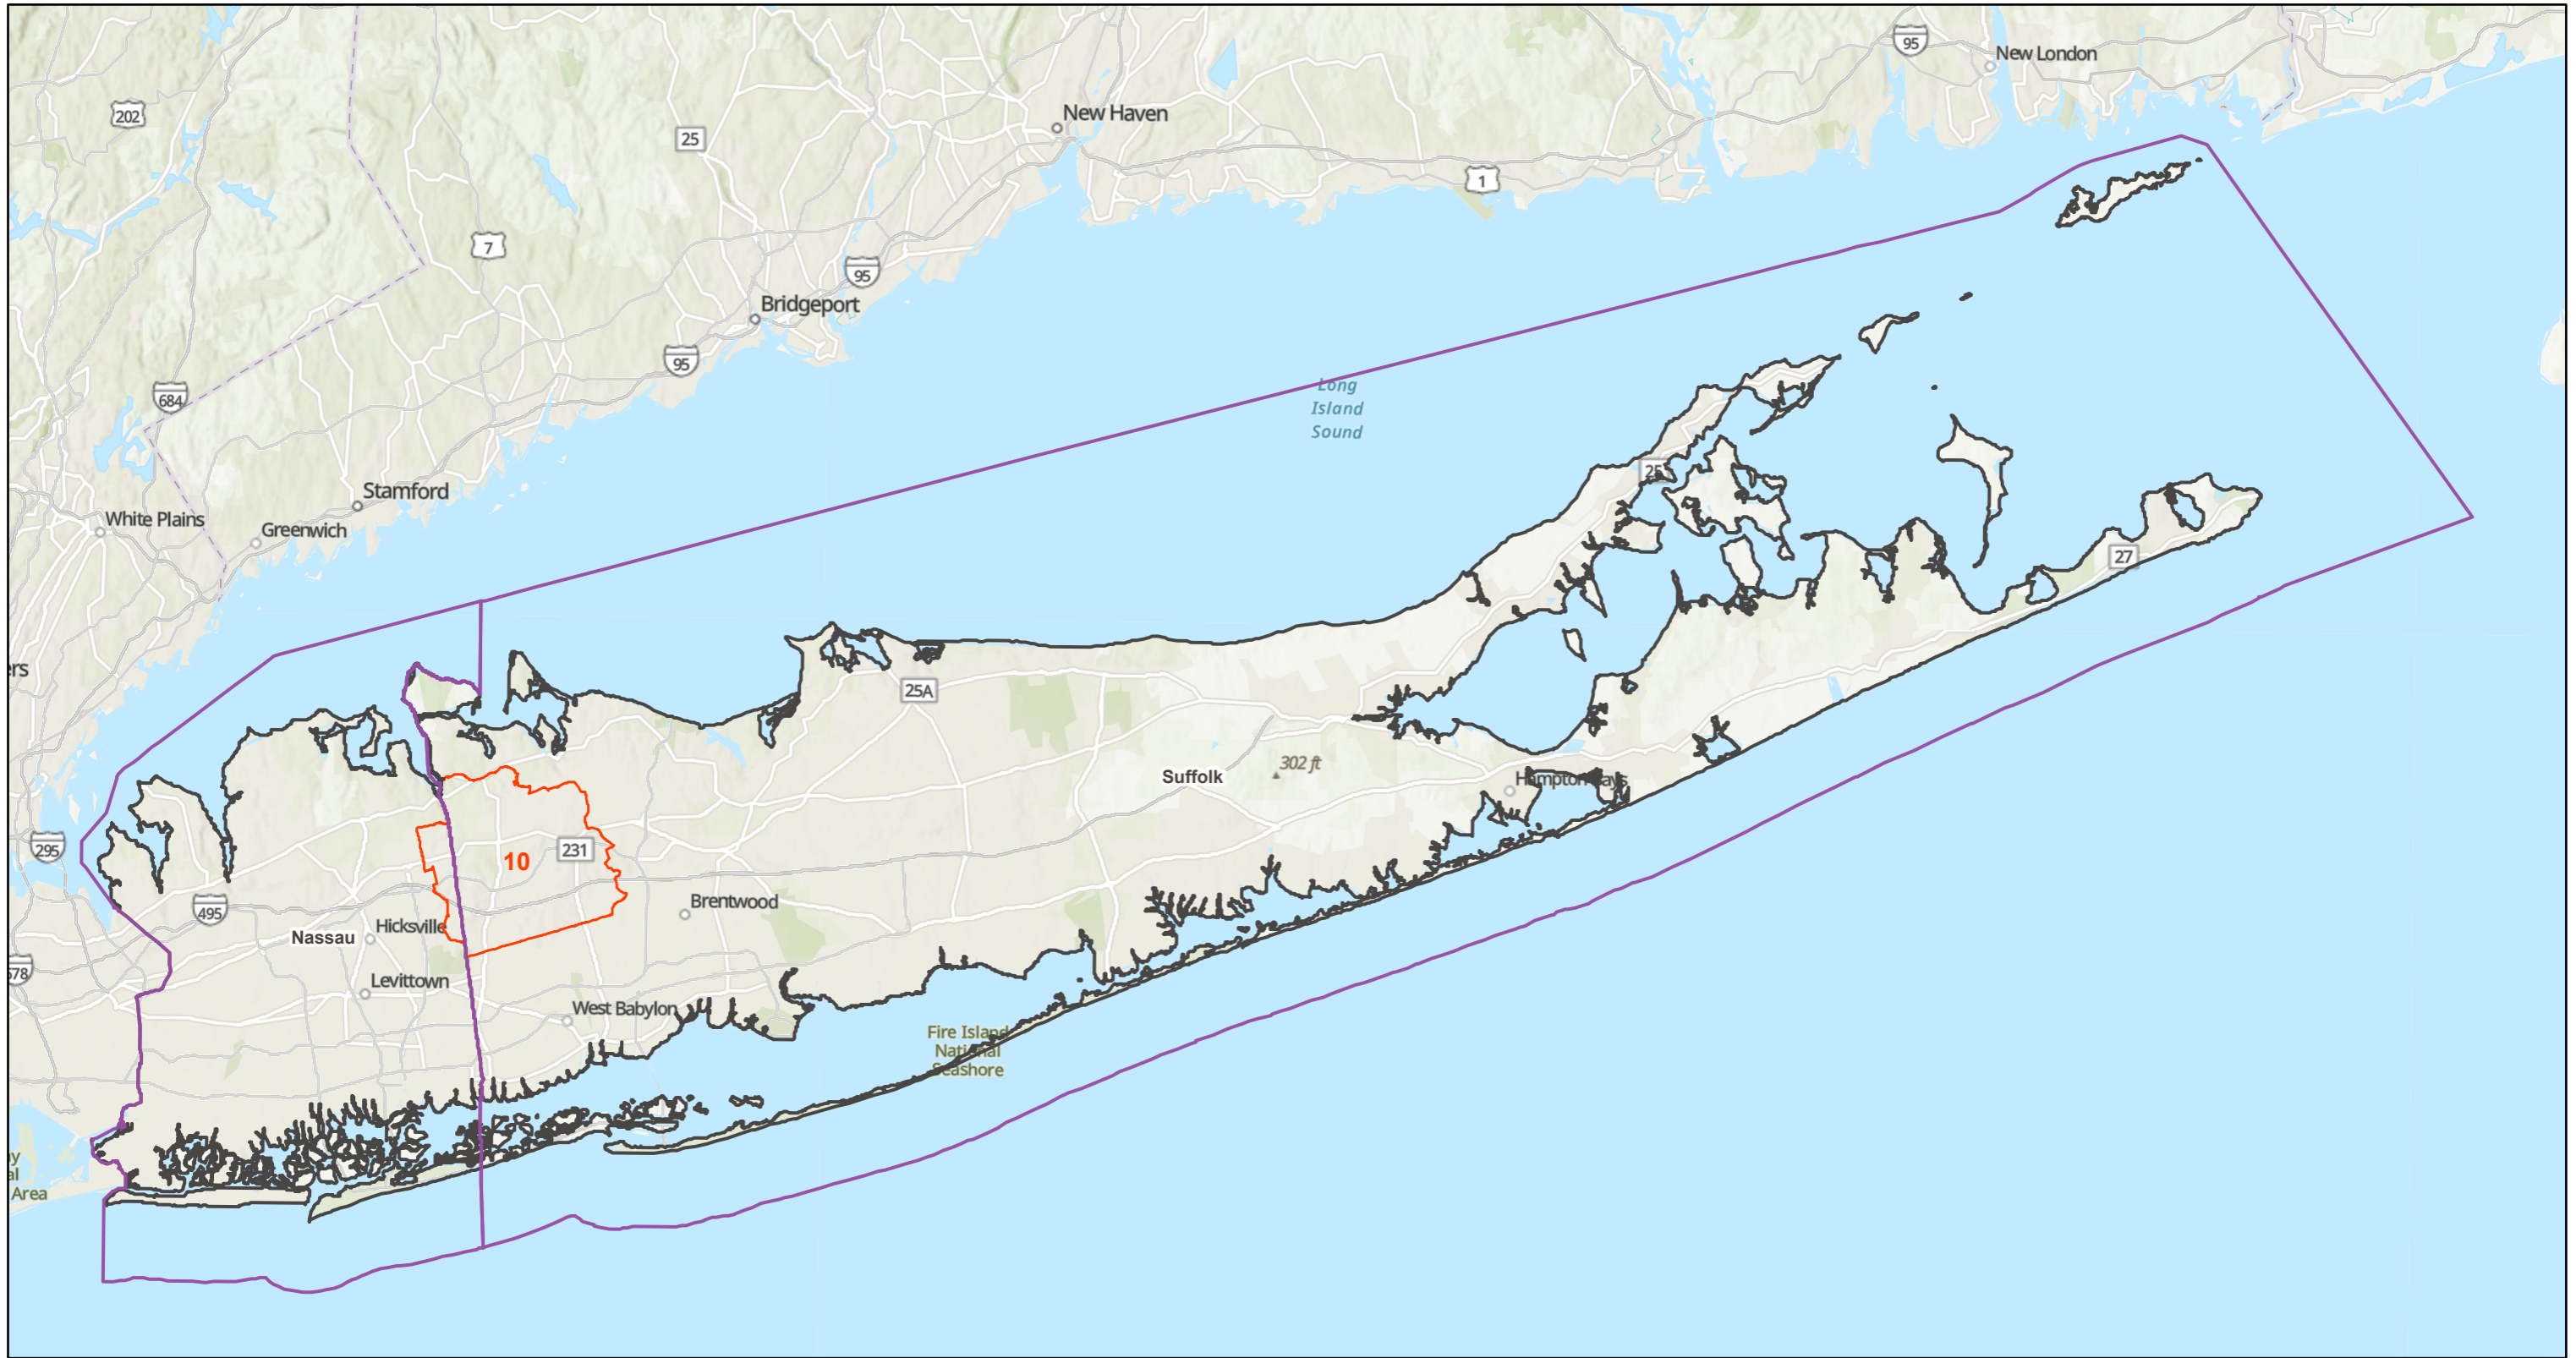

Coterminous AD 10 (Nassau&Suffolk)

3/11/2026, 4:45:32 AM

1:629,390

-  Counties
-  Counties
-  NYS Assembly Districts
- World_Hillshade

 Sources: Esri, TomTom, Garmin, FAO, NOAA, USGS, © OpenStreetMap contributors, and the GIS User Community, Esri, CGIAR, USGS