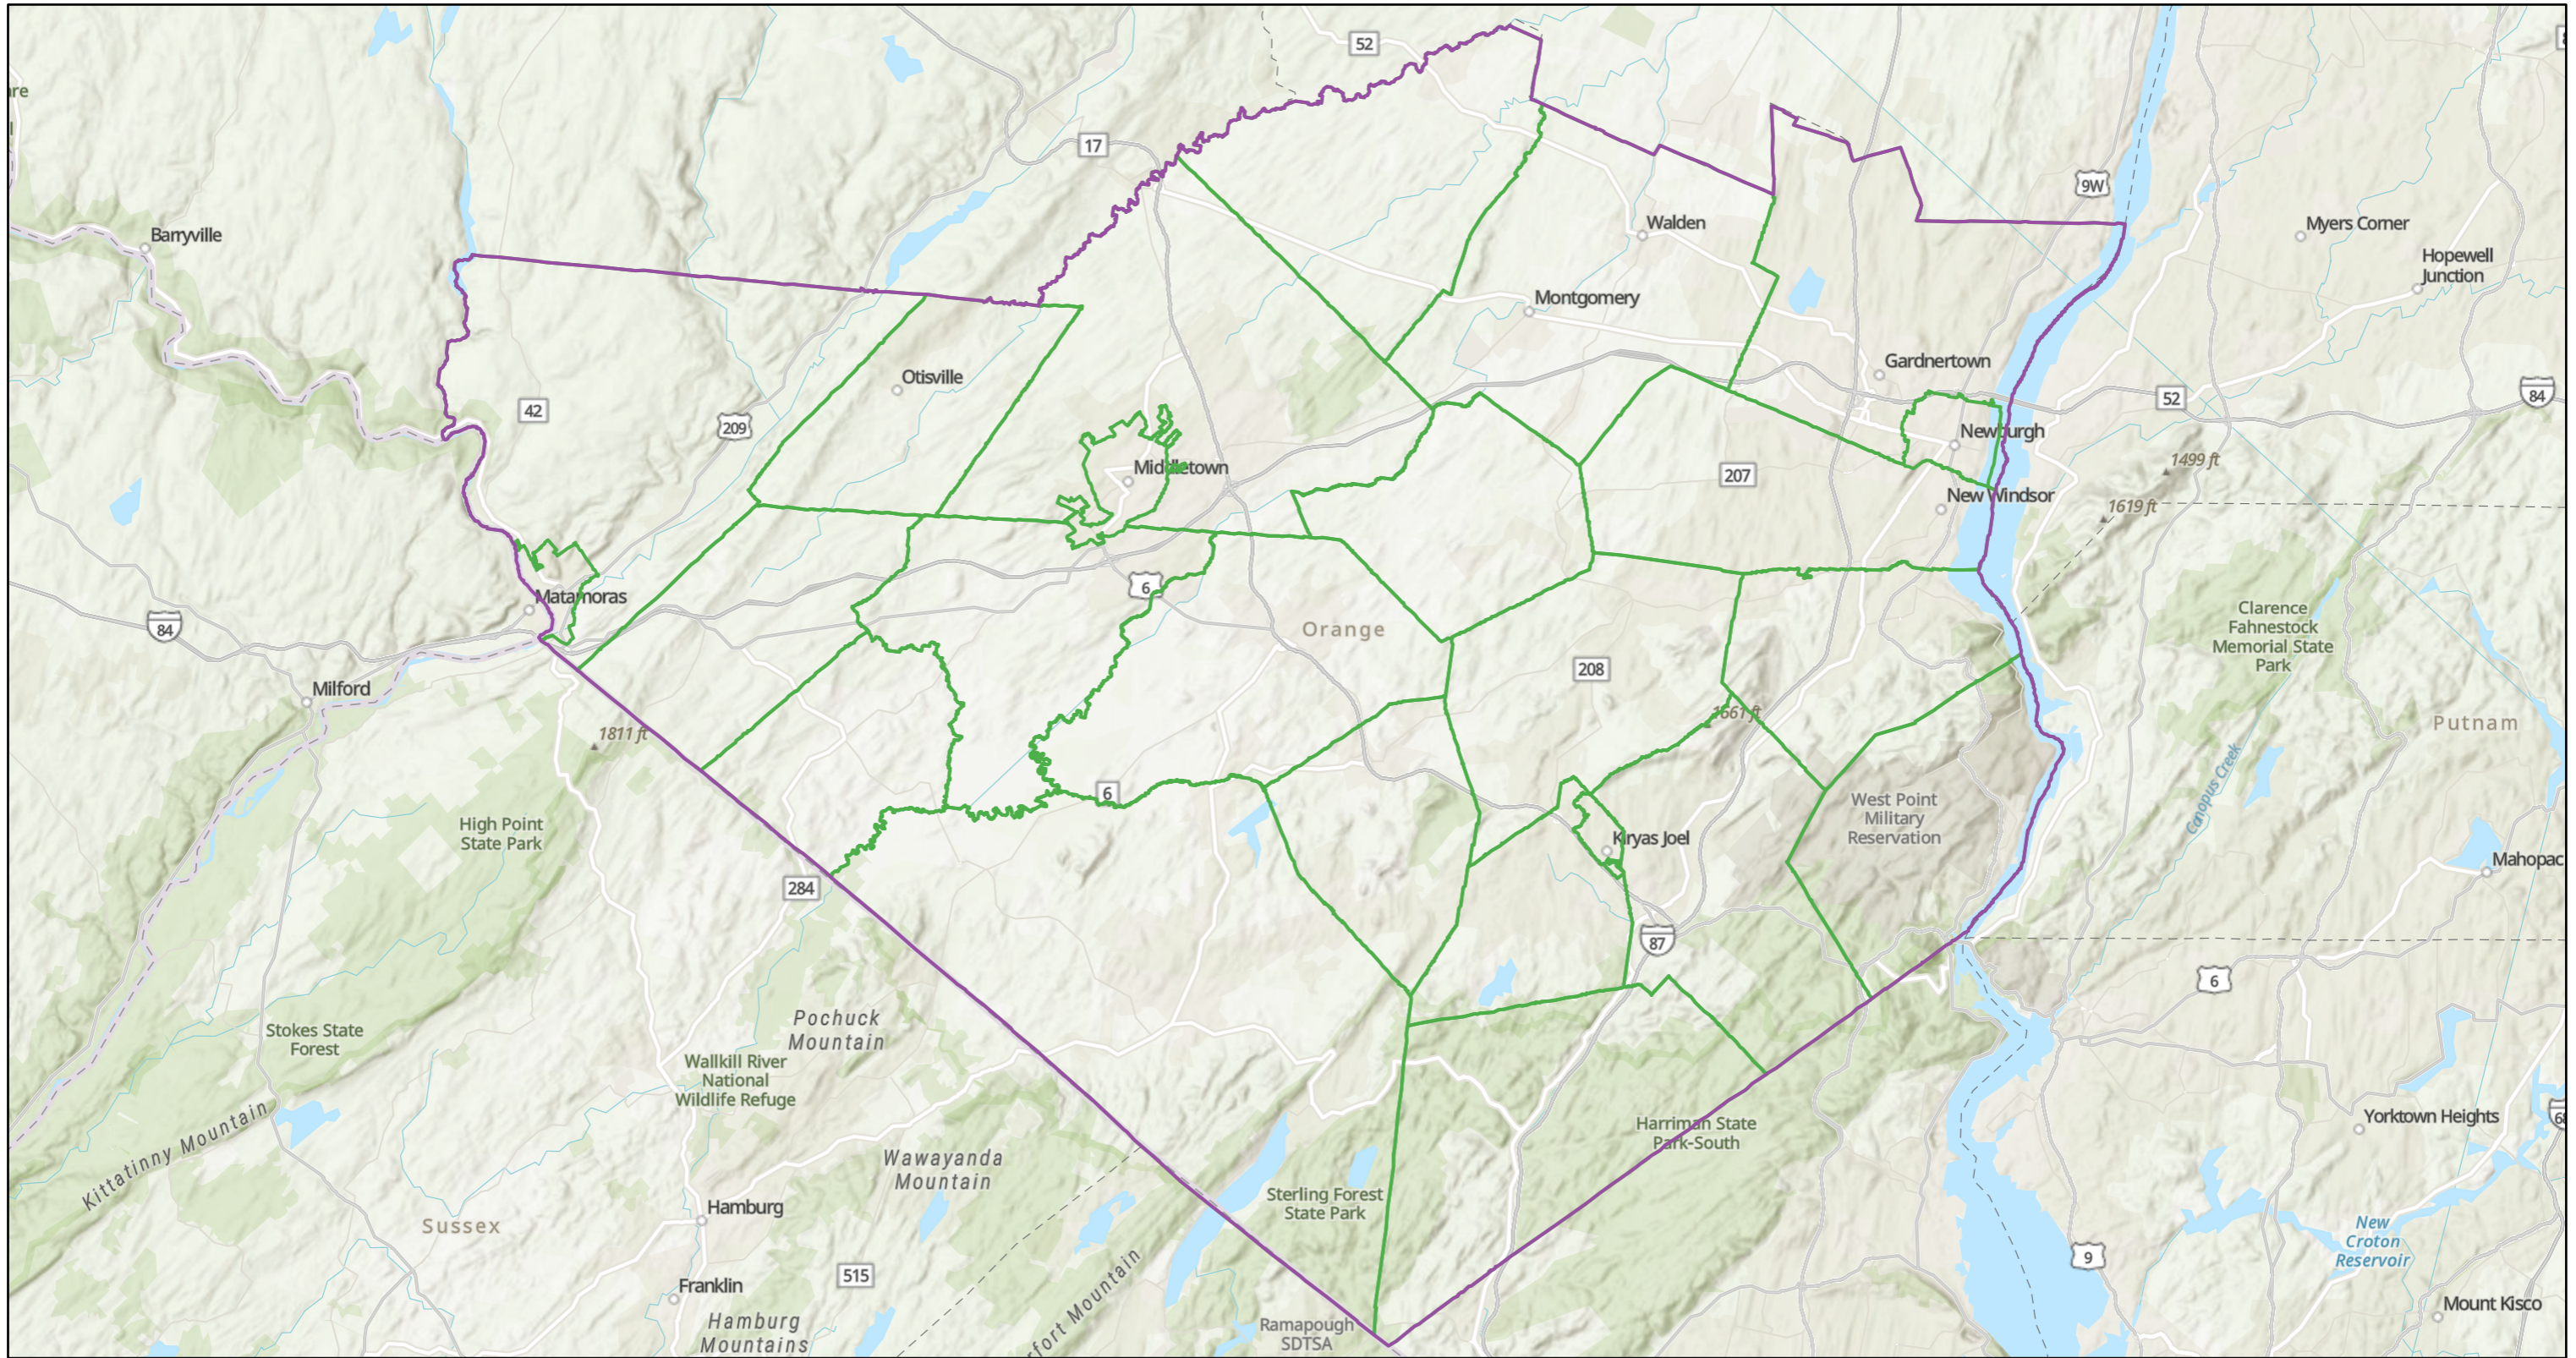

# Orange County, NY (Towns)

3/18/2026, 9:12:16 PM

1:348,914

 Counties

 Towns

World\_Hillshade

Sources: Esri, TomTom, Garmin, FAO, NOAA, USGS, © OpenStreetMap contributors, and the GIS User Community, Esri, NASA, NGA, USGS