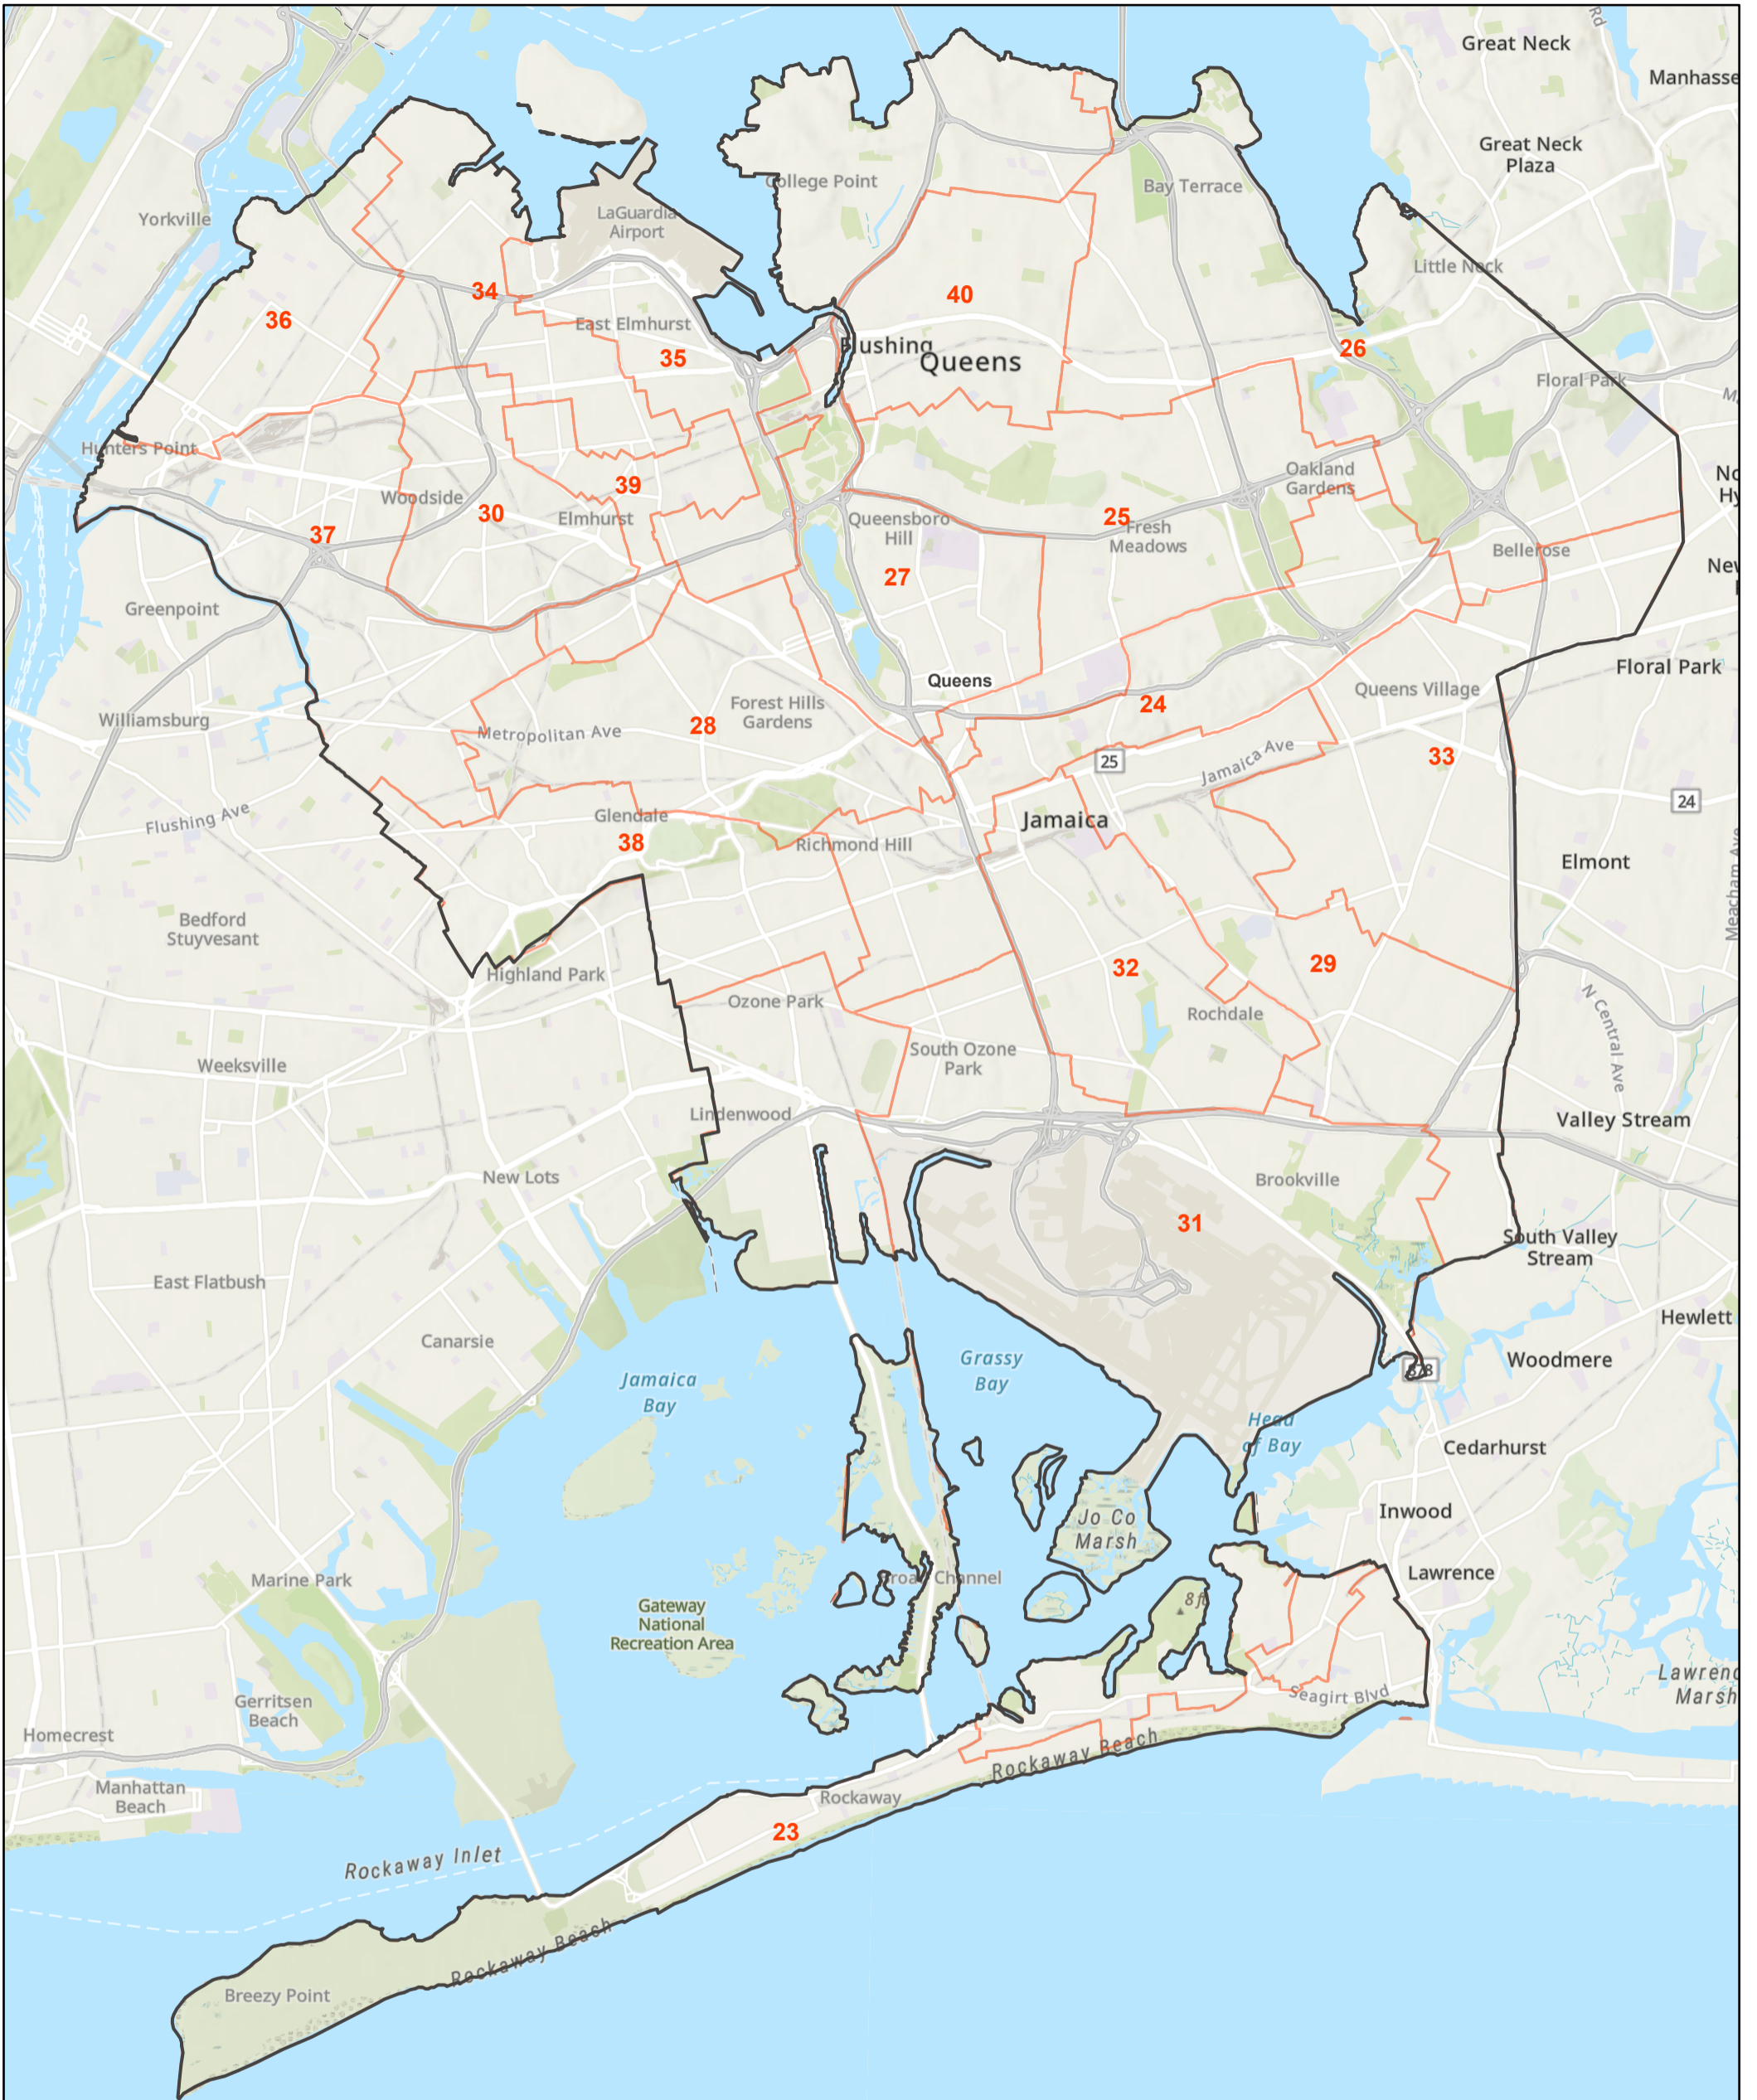

# Queens, NY (Assembly Districts)

3/5/2026, 5:03:12 PM

-  Counties
-  NYS Assembly Districts
- World\_Hillshade

1:113,931

Sources: Esri, TomTom, Garmin, FAO, NOAA, USGS, © OpenStreetMap contributors, and the GIS User Community, Esri, NASA, NGA, USGS